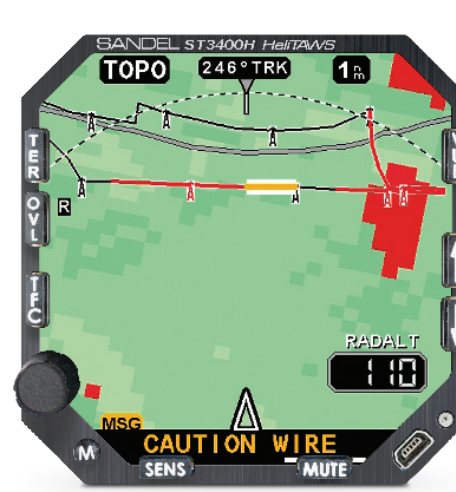

UPGRADE YOUR COCKPIT FOR LESS HASSLE, DOWNTIME, & DOLLARS WITH **SANDEL**.

ST3400
3-ATI TAWS/RMI

SN3500
3-ATI Electronic HSI

SN4500
4-ATI Primary
Navigation

SA4550
4-ATI Primary Attitude

ST3400H
HeliTAWS

ST3453H
HeliTAWS

SG102
AHRS

See what's next

SANDEL.