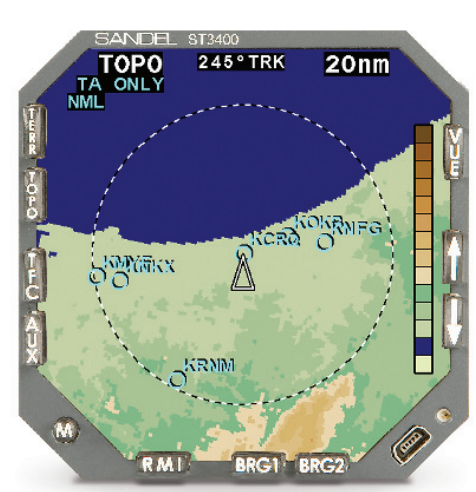

UPGRADE YOUR COCKPIT FOR LESS HASSLE, DOWNTIME, & DOLLARS WITH **SANDEL**.

ST3400
3-ATI TAWS/RMI

SN3500
3-ATI Electronic HSI

SN4500
4-ATI Primary
Navigation

SA4550
4-ATI Primary Attitude

ST3400H
HeliTAWS

ST3453H
HeliTAWS

SG102
AHRS

See what's next

SANDEL.