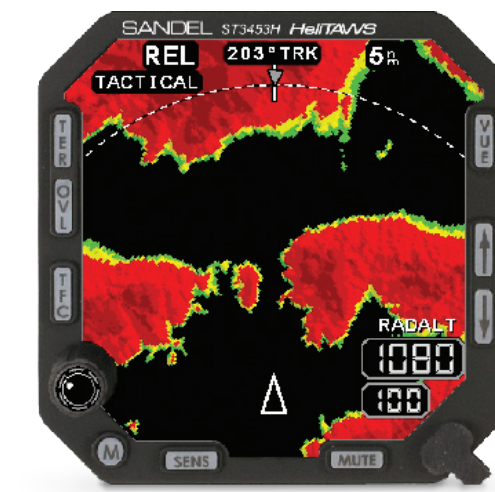

UPGRADE YOUR COCKPIT FOR LESS HASSLE, DOWNTIME, & DOLLARS WITH **SANDEL**.

ST3400
3-ATI TAWS/RMI

SN3500
3-ATI Electronic HSI

SN4500
4-ATI Primary
Navigation

SA4550
4-ATI Primary Attitude

ST3400H
HeliTAWS

ST3453H
HeliTAWS

SG102
AHRS

See what's next

SANDEL.