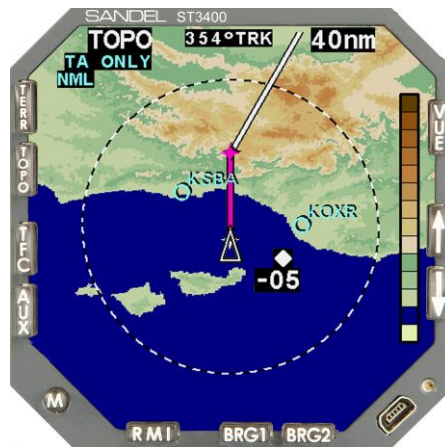

ST3400
Fixed-Wing TAWS

ST3400

Sandel Stock #	P/N	Description	List Price
90130-N	ST3400-100	Black, Class B	\$24,250
90136-N	ST3400-102	Gray, Class B	\$24,250
90131-N	ST3400-000	Black, Class A	\$38,600
90135-N	ST3400-001	Gray, Class A	\$38,600

Included:

90130-PG	Pilots Guide
84014-B	Configuration Module
88114	Cable, USB Type A to Mini-B
90130-TDB-XX	Airport/Terrain/Obstacle Database for General Aviation. Specify region: N. America, S. America, Africa, Europe, or Asia/Pacific

OR

90130-TDB121-XX	Airport/Terrain/Obstacle Database for Airline/Air Cargo/Military. Specify region: N. America, S. America, Africa, Europe, or Asia/Pacific
-----------------	--

Not Included:

90130-IK	Installation Kit
90130-TFC	Traffic: TCAS/TAS Display Option
90130-TDB-WW	General Aviation Worldwide Airport/Terrain/Obstacle Database
90130-TDB121-WW	Airline/Air Cargo/Military Worldwide Airport/Terrain/Obstacle Database